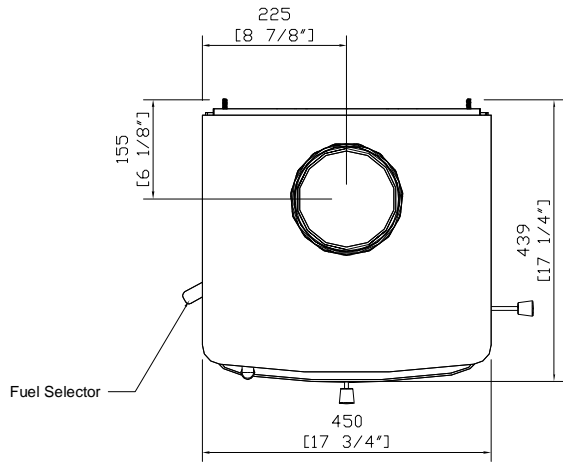

Plan

Perspective View

Front Elevation

Right side Elevation

6 Series - Salisbury Freestanding Stove

Date: 12/07/2012

CHEESNEY'S

Head Office: 194-202 Battersea Park Road, Battersea, London SW11 4ND
 Telephone: 020 7627 1410 Fax: 020 7622 1078
 Web Site: www.chesneys.co.uk E mail: sales@chesneys.co.uk