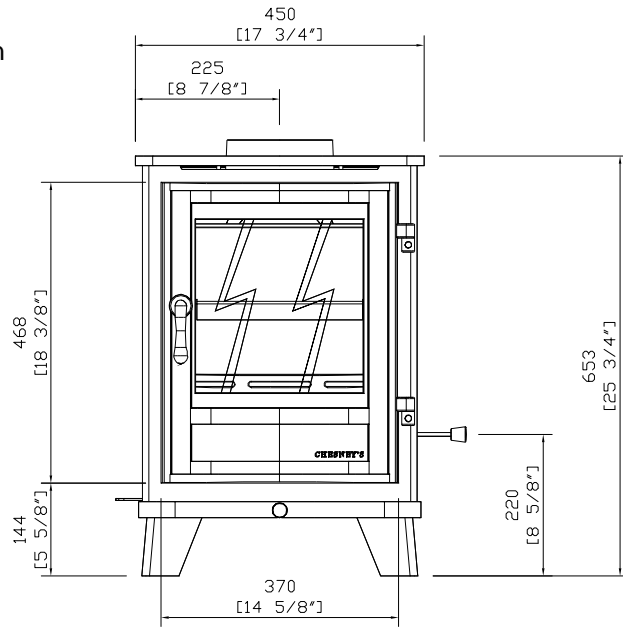

Plan

Perspective View

Front Elevation

Right side Elevation

6 Series - Salisbury Freestanding Stove

Date: 12/07/2012

CHEESNEY'S

Head Office: 194-202 Battersea Park Road, Battersea, London SW11 4ND
 Telephone: 020 7627 1410 Fax: 020 7622 1078
 Web Site: www.chesneys.co.uk E mail: sales@chesneys.co.uk