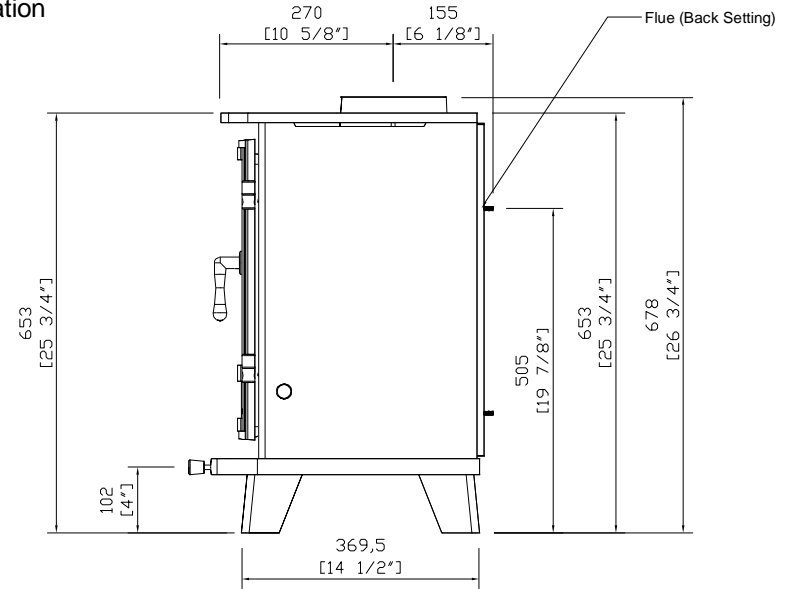

Plan

Perspective View

Front Elevation

Right side Elevation

6 Series - Salisbury Freestanding Stove

Date: 12/07/2012

CHEESNEY'S

Head Office: 194-202 Battersea Park Road, Battersea, London SW11 4ND
 Telephone: 020 7627 1410 Fax: 020 7622 1078
 Web Site: www.chesneys.co.uk E mail: sales@chesneys.co.uk